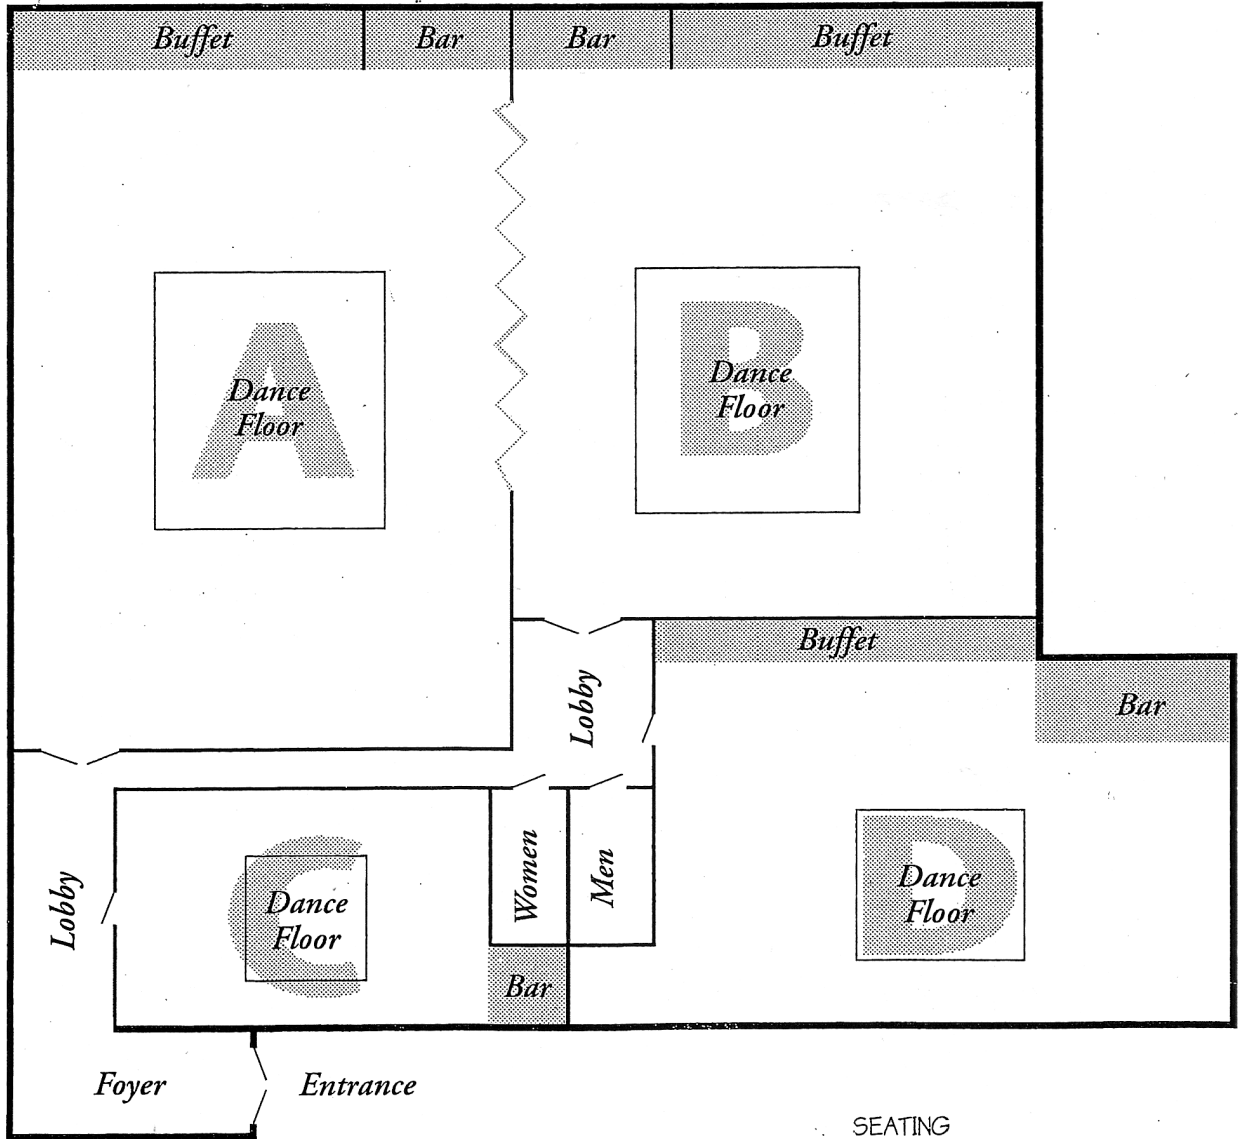

Banquet Rooms

Room	Size	SEATING	
		Seating	8 Tops
A	= 100 x 65 = 6,500 sq. ft.	512 max.	62
B	= 70 x 80 = 5,600 sq. ft.	408 max.	57
A & B	= 12,100 sq. ft.	920 max.	119
C	= 38 x 30 = 1,400 sq. ft.	128 max.	16
D	= 48 x 76 = 3,648 sq. ft.	232	29